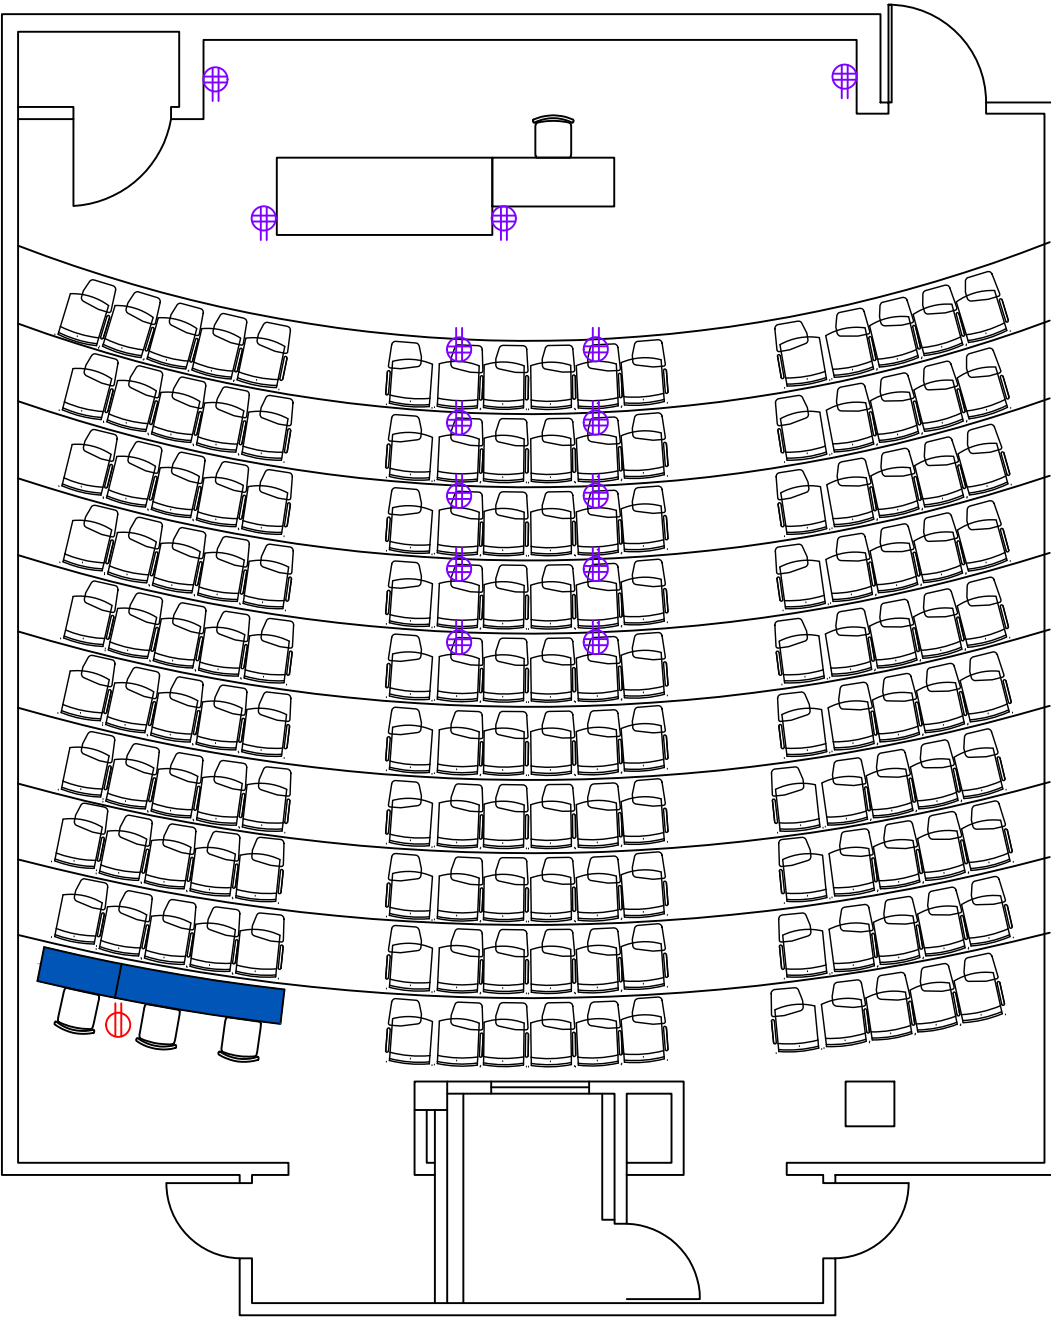

PLEASE RE-ARRANGE FURNITURE TO THIS LAYOUT AT THE END OF YOUR CLASS

- Ⓜ DUPLEX ELECTRICAL OUTLET
- Ⓜ QUADPLEX ELECTRICAL OUTLET
- WHEELCHAIR ACCESSIBLE TABLE